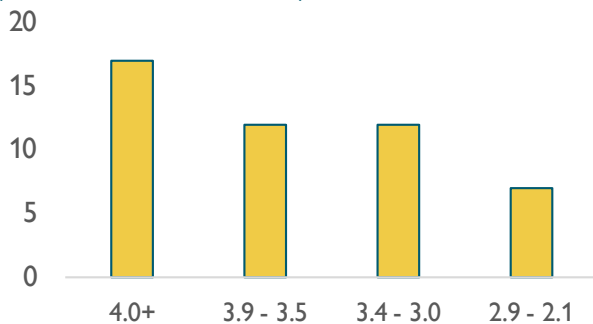

Class of 2023 GPA Profile

(8 semesters/Class Size 48)