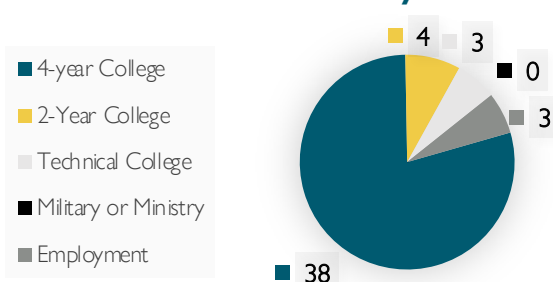

Class of 2023 Postsecondary Plans