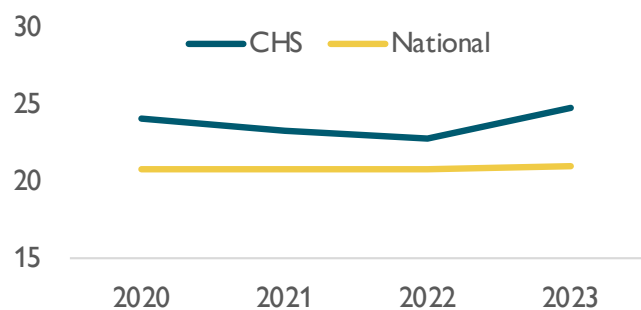

Average ACT Score