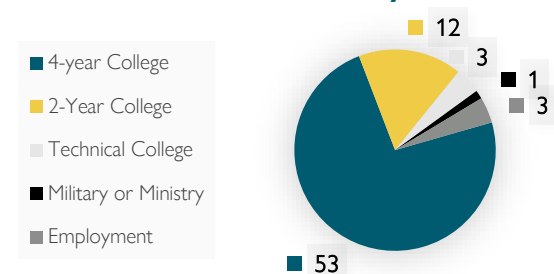

Class of 2021 Postsecondary Plans