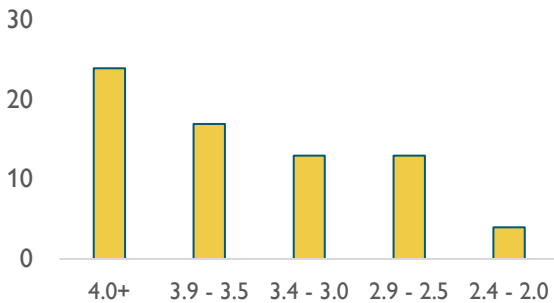

Class of 2021 GPA Profile

(8 semesters/Class Size 71)