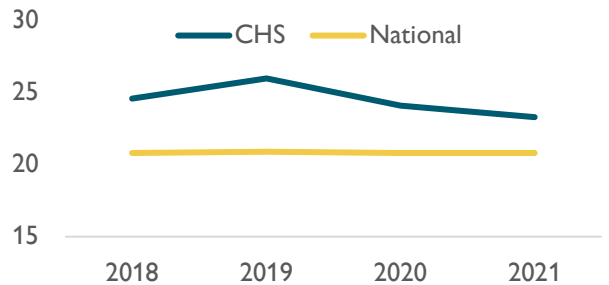

Average ACT Score