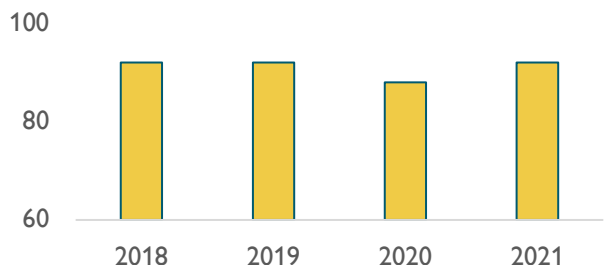

College Attendance (%)