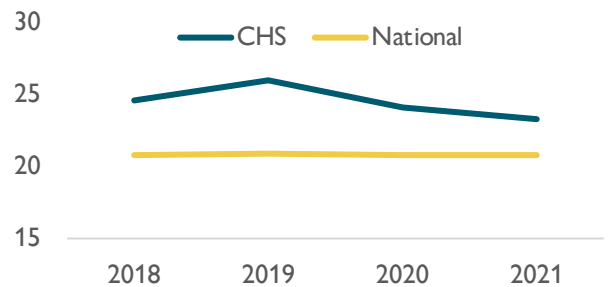

Average ACT Score