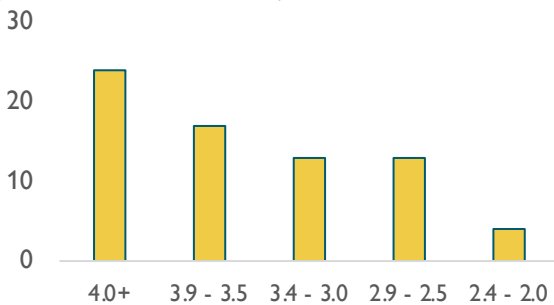

Class of 2021 GPA Profile

(8 semesters/Class Size 71)