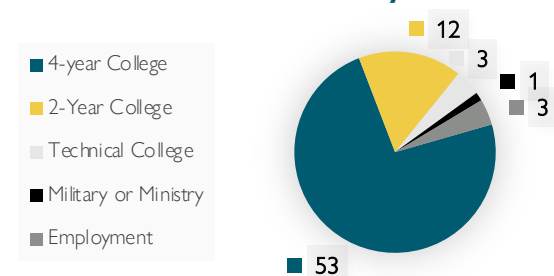

Class of 2021 Postsecondary Plans