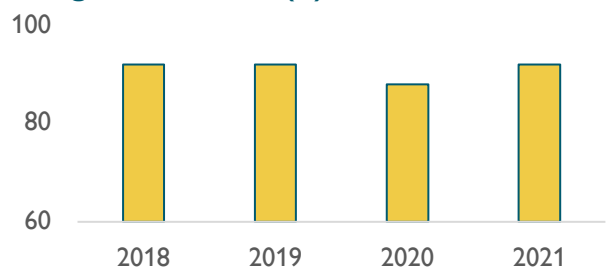

College Attendance (%)