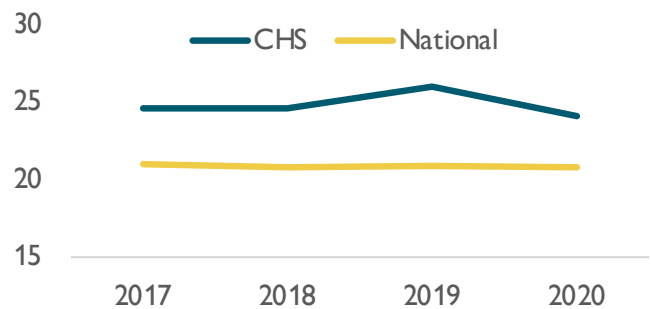

School and Community

In 1980, a group of families in St. Charles County saw a need for a Christian school that would serve the educational and spiritual needs of their children. They committed themselves to starting Living Word Christian School (now Christian School District). In 1998, Christian High School graduated its first senior class. Christian School District now serves over 600 students, PreK –12, from 4 counties, and over 100 churches. The current senior class has 71 students, including 1 National Merit Commended Scholar.

Grading Scale and Class Rank

Letter	Average	Pts	AP/DC/H Pts
A+	100-98	4.0	5.0
A	97-93	4.0	5.0
A-	92-90	4.0	5.0
B+	89-87	3.0	4.0
B	86-83	3.0	4.0
B-	82-80	3.0	4.0
C+	79-77	2.0	3.0
C	76-73	2.0	3.0
C-	72-70	2.0	3.0
D+	69-67	1.0	2.0
D	66-63	1.0	2.0
D-	62-60	1.0	2.0
F	>60	0	0

CSD does not rank except for Valedictorian and Salutatorian.

Class of 2020 GPA Profile

(8 semesters/Class Size 51)

Average ACT Score

Class of 2020 Postsecondary Plans

College Attendance (%)

Curriculum

English