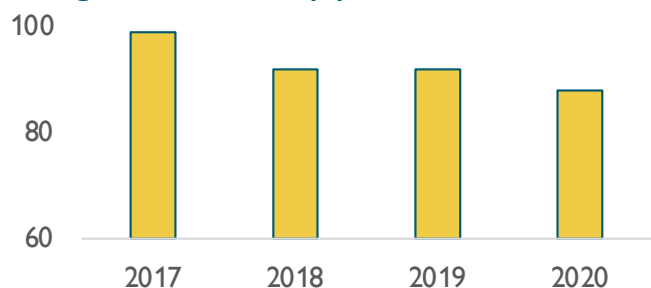

CSD does not rank except for Valedictorian and Salutatorian.

Class of 2020 GPA Profile

(8 semesters/Class Size 51)

Average ACT Score

Class of 2020 Postsecondary Plans

College Attendance (%)

Curriculum

English