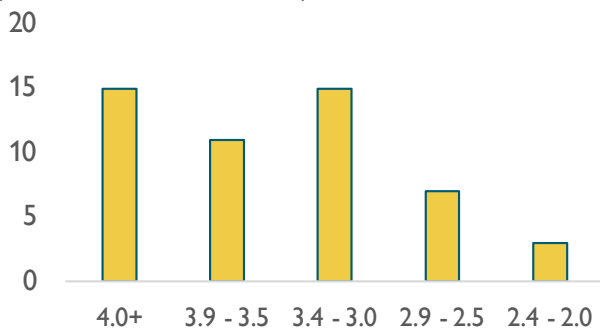

Class of 2020 GPA Profile

(8 semesters/Class Size 51)