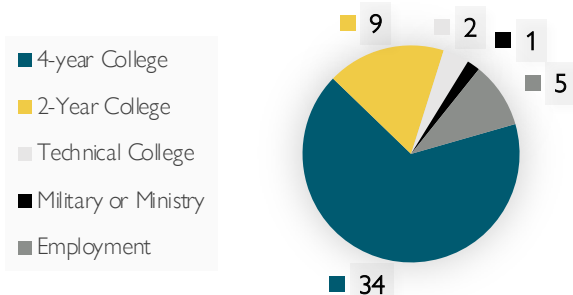

CSD does not rank except for Valedictorian and Salutatorian.

Class of 2020 GPA Profile

(8 semesters/Class Size 51)

Average ACT Score

Class of 2020 Postsecondary Plans

College Attendance (%)

Curriculum

English