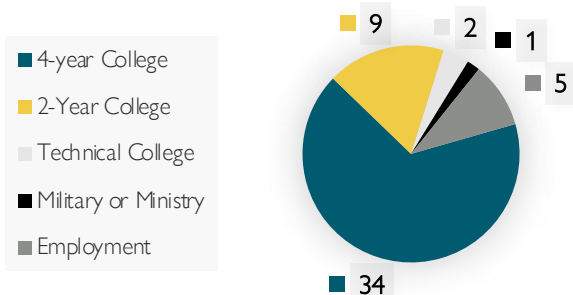

CSD does not rank except for Valedictorian and Salutatorian.

Class of 2020 GPA Profile

(8 semesters/Class Size 51)

Average ACT Score

Class of 2020 Postsecondary Plans

College Attendance (%)

Curriculum

English