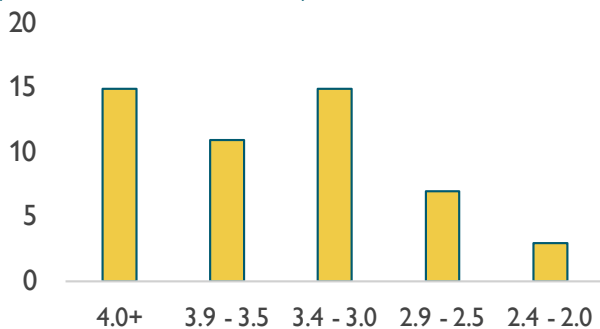

Class of 2020 GPA Profile

(8 semesters/Class Size 51)