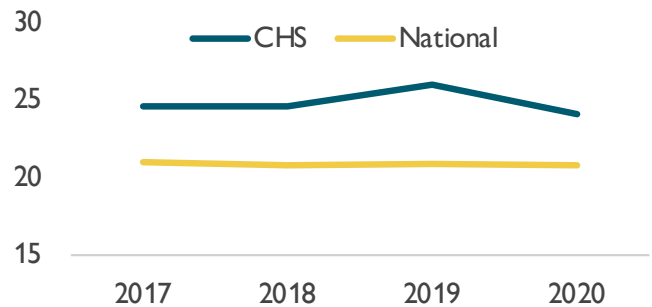

School and Community

In 1980, a group of families in St. Charles County saw a need for a Christian school that would serve the educational and spiritual needs of their children. They committed themselves to starting Living Word Christian School (now Christian School District). In 1998, Christian High School graduated its first senior class. Christian School District now serves over 600 students, PreK –12, from 4 counties, and over 100 churches. The current senior class has 71 students, including 1 National Merit Commended Scholar.

Grading Scale and Class Rank

Letter	Average	Pts	AP/DC/H Pts
A+	100-98	4.0	5.0
A	97-93	3.7	4.7
A-	92-90	3.3	4.3
B+	89-87	3.0	4.0
B	86-83	2.7	3.7
B-	82-80	2.3	3.3
C+	79-77	2.0	3.0
C	76-73	1.7	2.7
C-	72-70	1.3	2.3
D+	69-67	1.0	2.0
D	66-63	0.7	1.7
D-	62-60	0.3	1.3
F	>60	0	0

CSD does not rank except for Valedictorian and Salutatorian.

Class of 2020 GPA Profile

(8 semesters/Class Size 51)

Average ACT Score

Class of 2020 Postsecondary Plans

College Attendance (%)

Curriculum

English