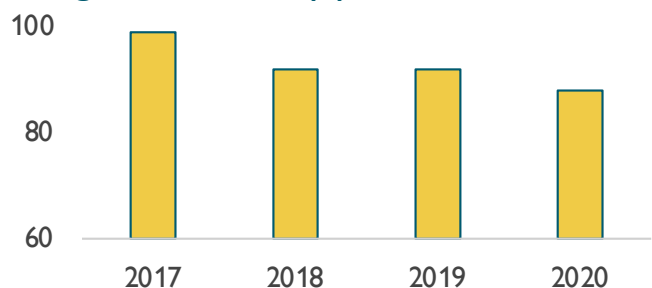

CSD does not rank except for Valedictorian and Salutatorian.

Class of 2020 GPA Profile

(8 semesters/Class Size 51)

Average ACT Score

Class of 2020 Postsecondary Plans

College Attendance (%)

Curriculum

English